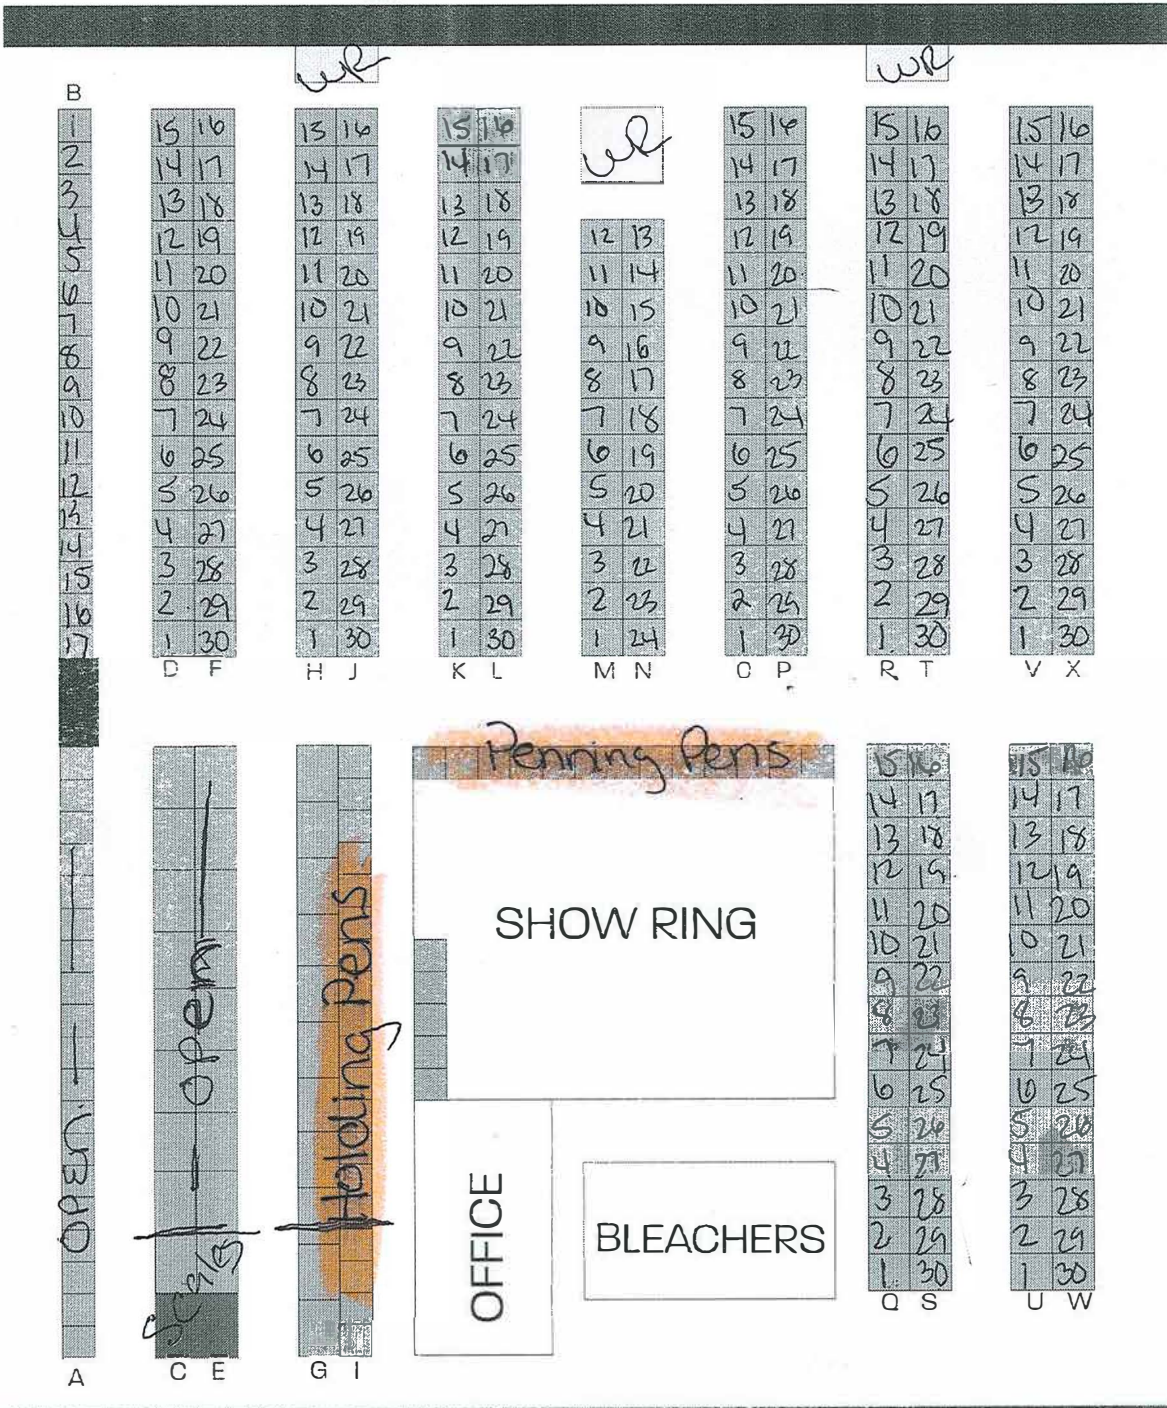

# Maryland State Fair Swine Barn

-  Pens
-  Wash Rack
-  Scales
-  Entrance

2022