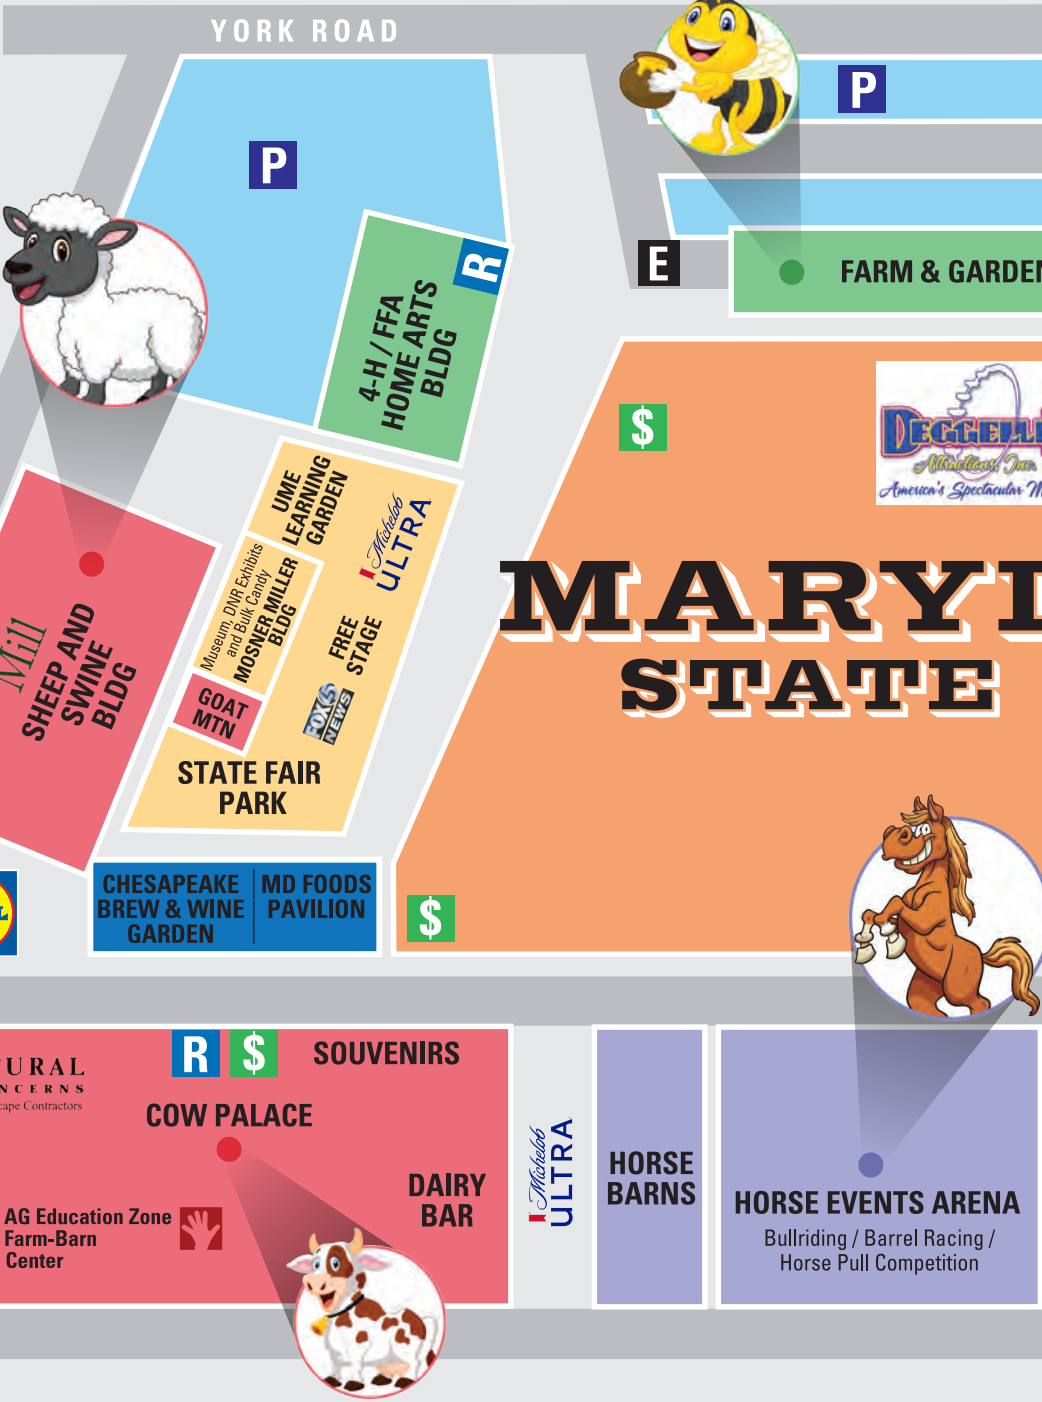

BE ALL YOU CAN BE.

LEGEND

- Agriculture
- Midway
- Food
- Animals
- P Parking
- \$ ATM
- Kiddie Land
- Horse Events
- R Restroom
- E Entrance
- ✋ Hands-On Activities

Official Hospitality Partners

MARYLAND STATE FAIR